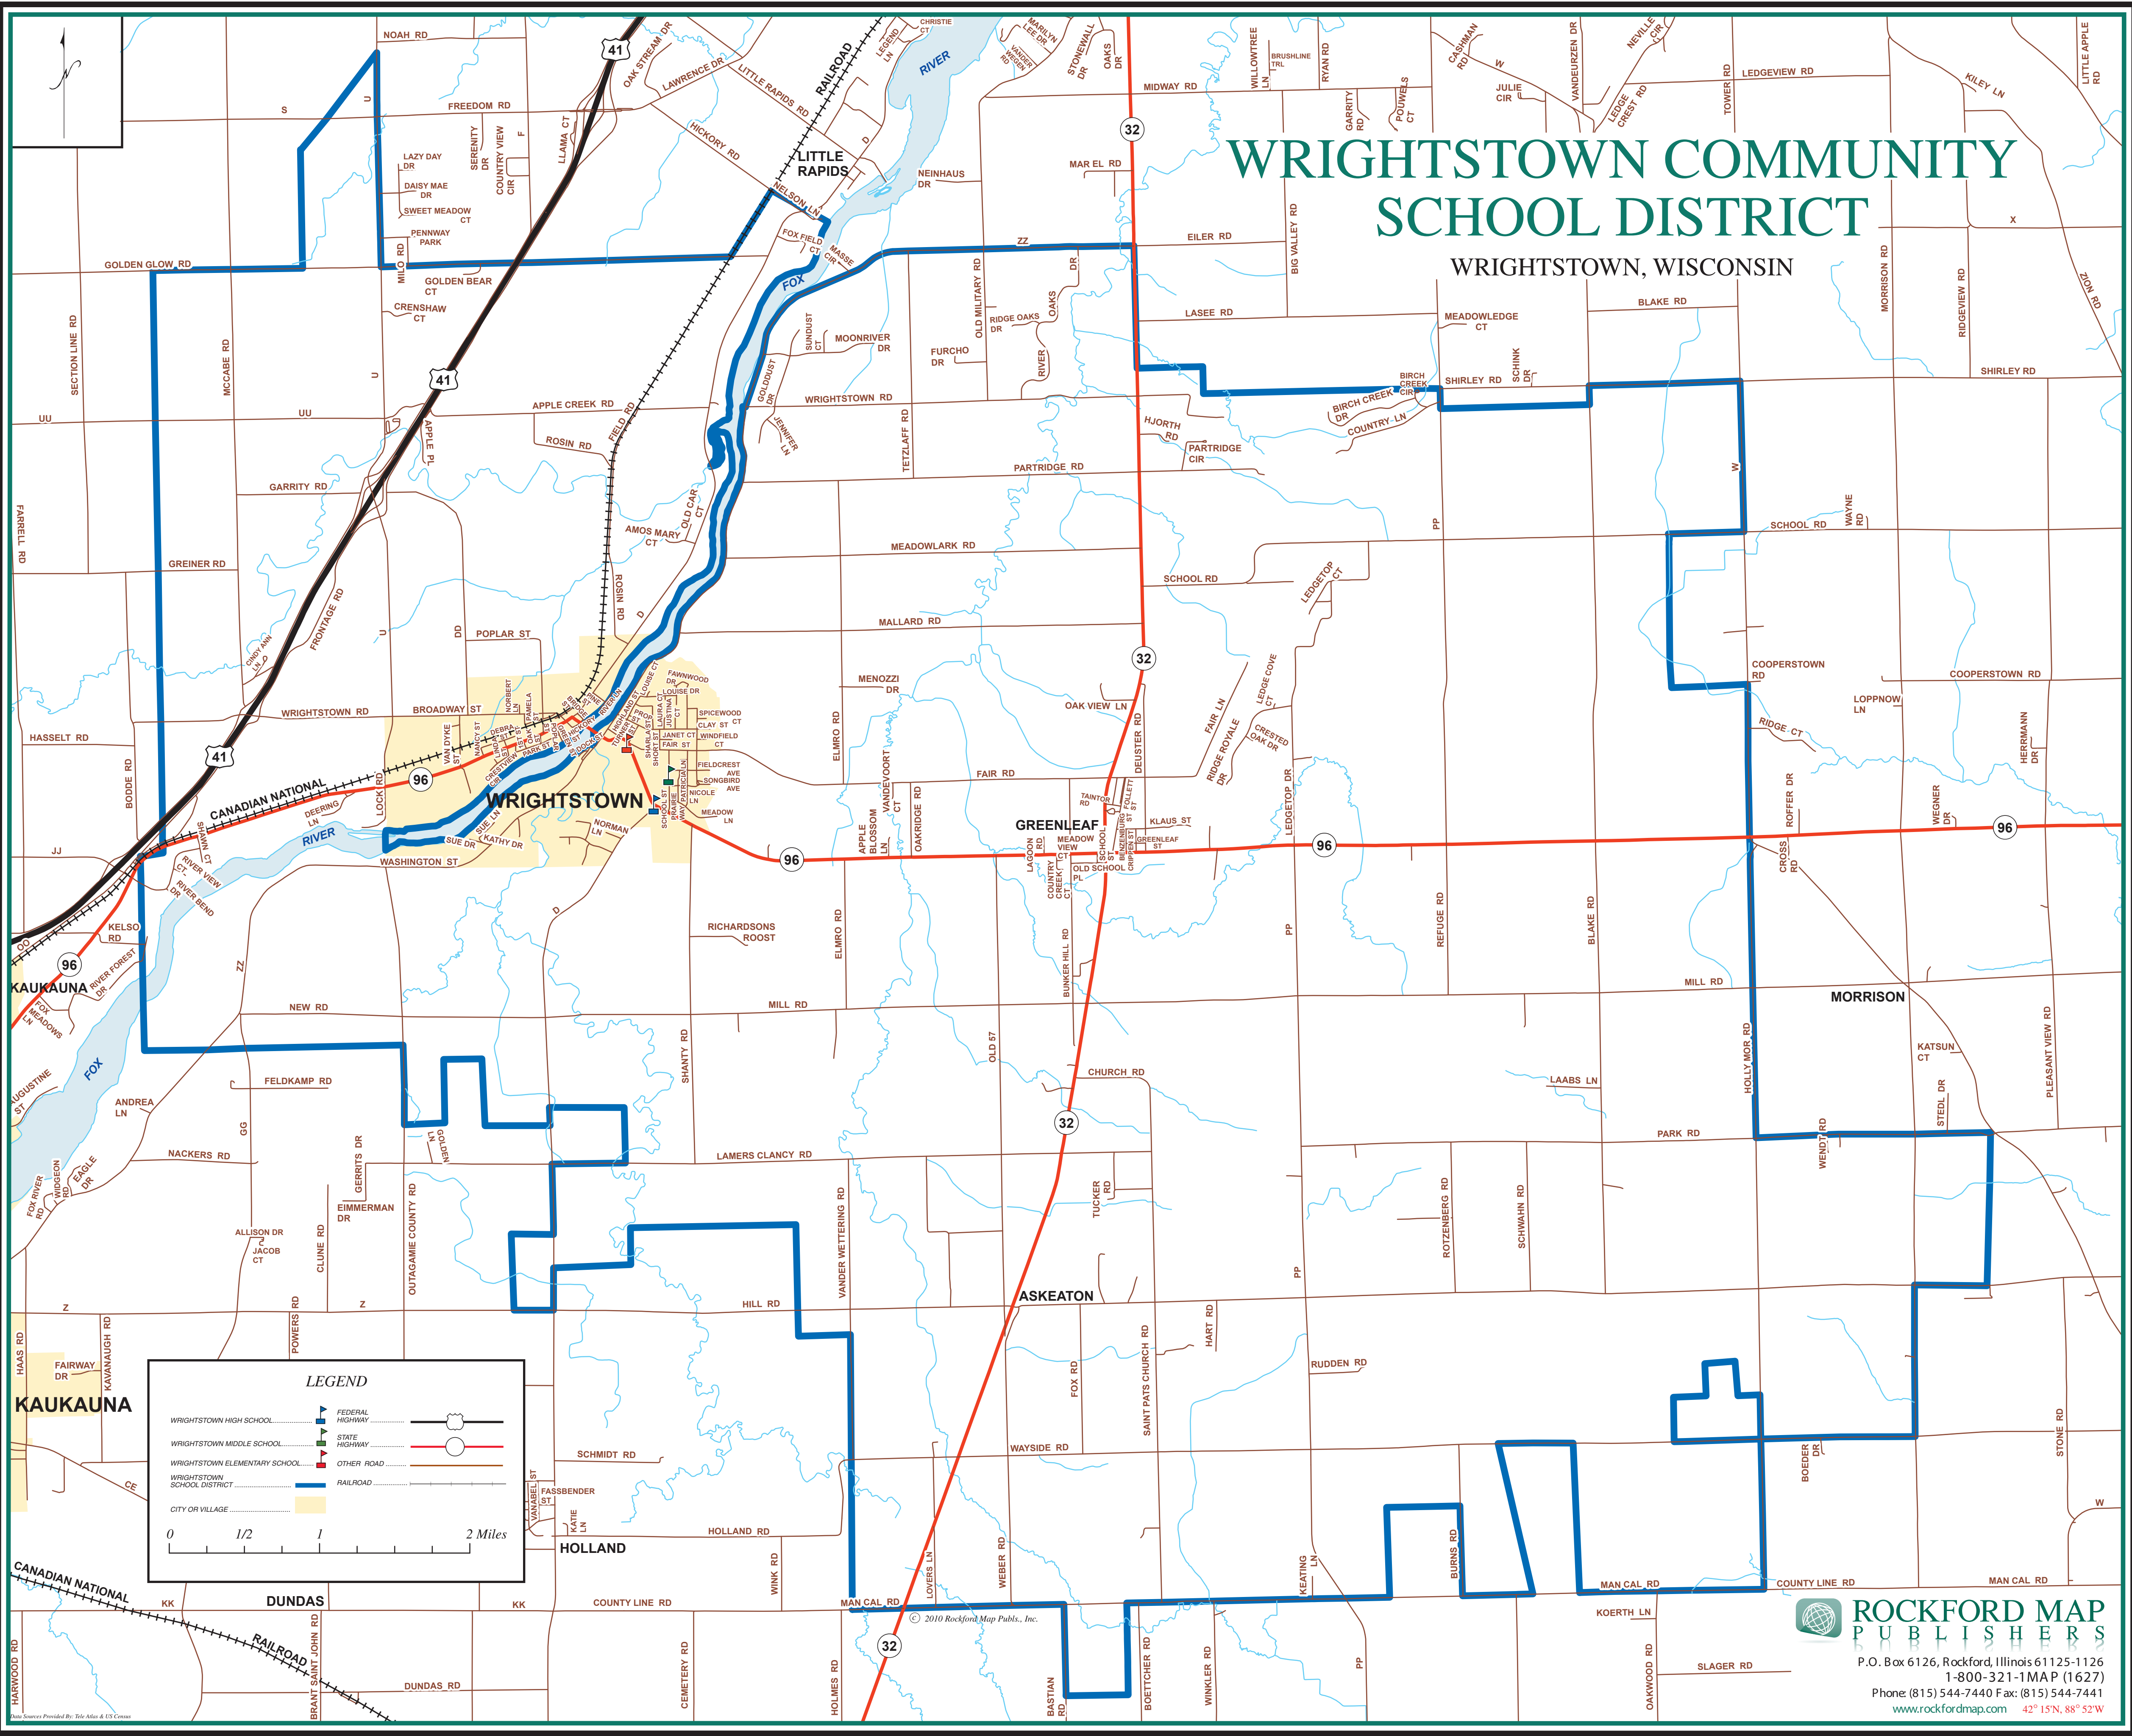

WRIGHTSTOWN COMMUNITY SCHOOL DISTRICT

WRIGHTSTOWN, WISCONSIN

KAUKAUNA

LEGEND

- WRIGHTSTOWN HIGH SCHOOL
- WRIGHTSTOWN MIDDLE SCHOOL
- WRIGHTSTOWN ELEMENTARY SCHOOL
- WRIGHTSTOWN SCHOOL DISTRICT
- CITY OR VILLAGE
- FEDERAL HIGHWAY
- STATE HIGHWAY
- OTHER ROAD
- RAILROAD

0 1/2 1 2 Miles

ROCKFORD MAP PUBLISHERS

P.O. Box 6126, Rockford, Illinois 61125-1126
 1-800-321-1MAP (1627)
 Phone: (815) 544-7440 Fax: (815) 544-7441
www.rockfordmap.com 42° 15'N, 88° 52'W

Map Sources Provided By: Esri, Aerial & US Census